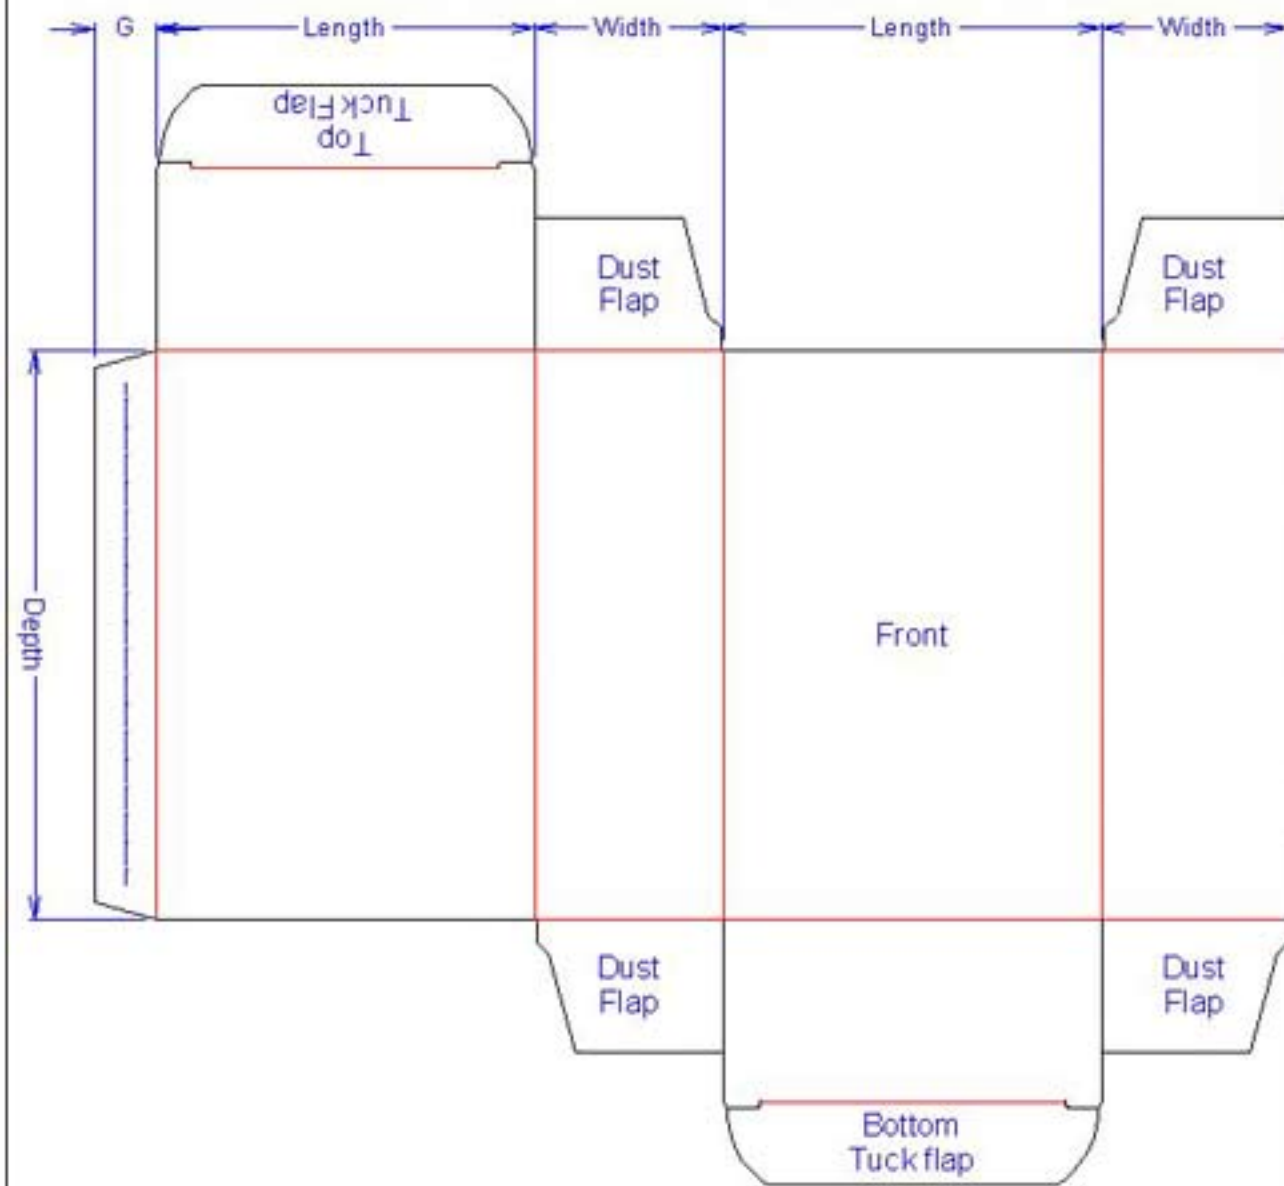

Reverse Tuck End - RTE

Flat Carton View

Finished Carton

Proteus[™]
Packaging

adaptive packaging for a changing world