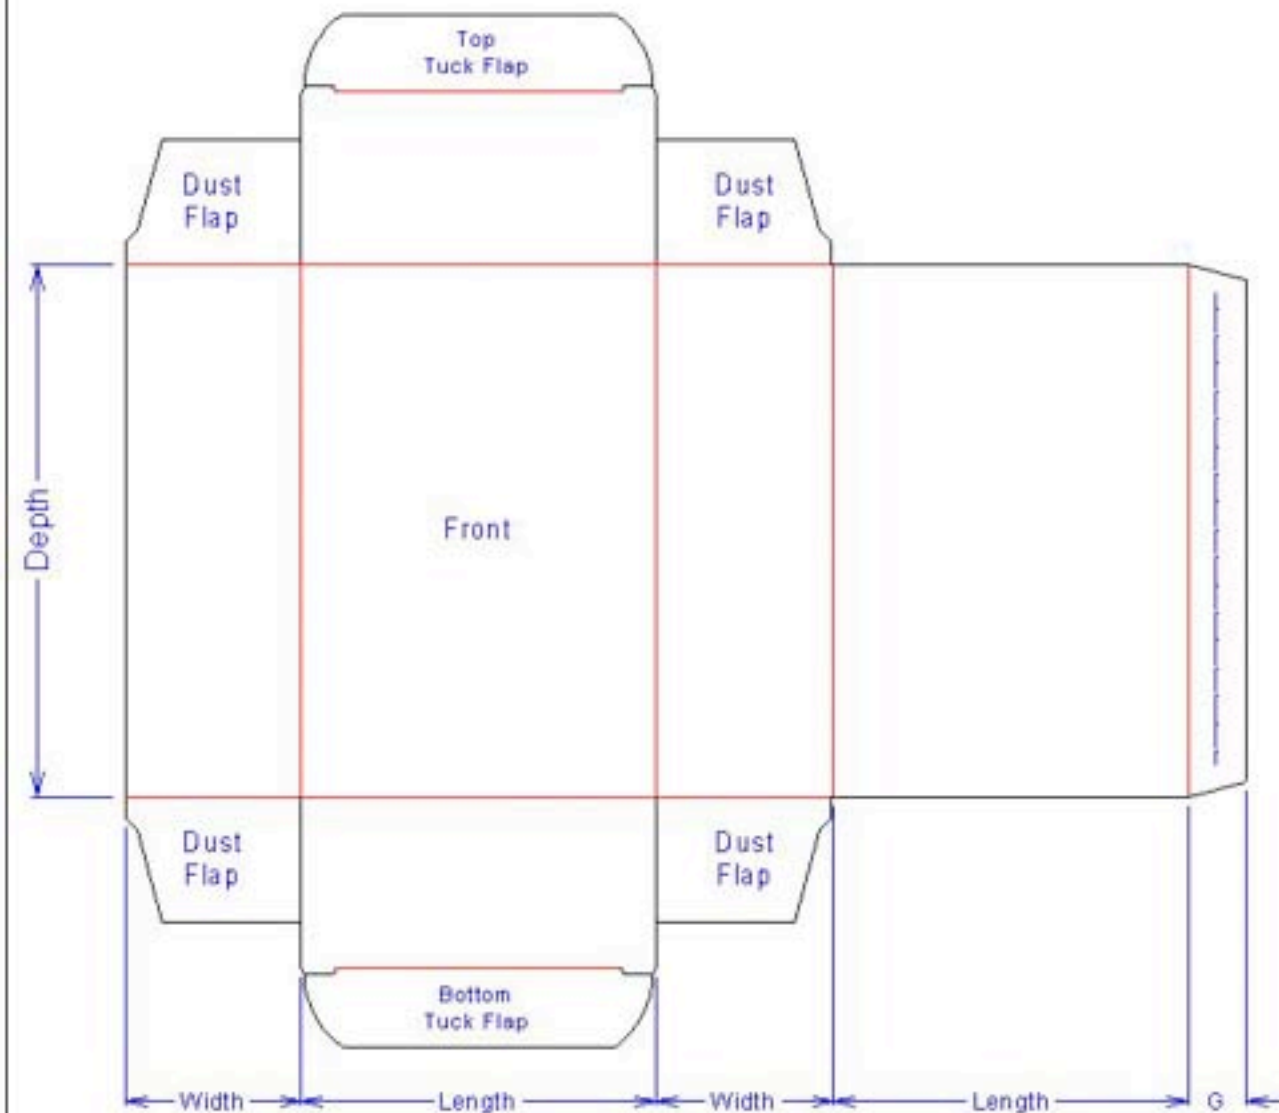

# Standard Straight Tuck End - STE

Flat Carton View

Finished Carton

**Proteus**<sup>TM</sup>  
Packaging

adaptive packaging for a changing world